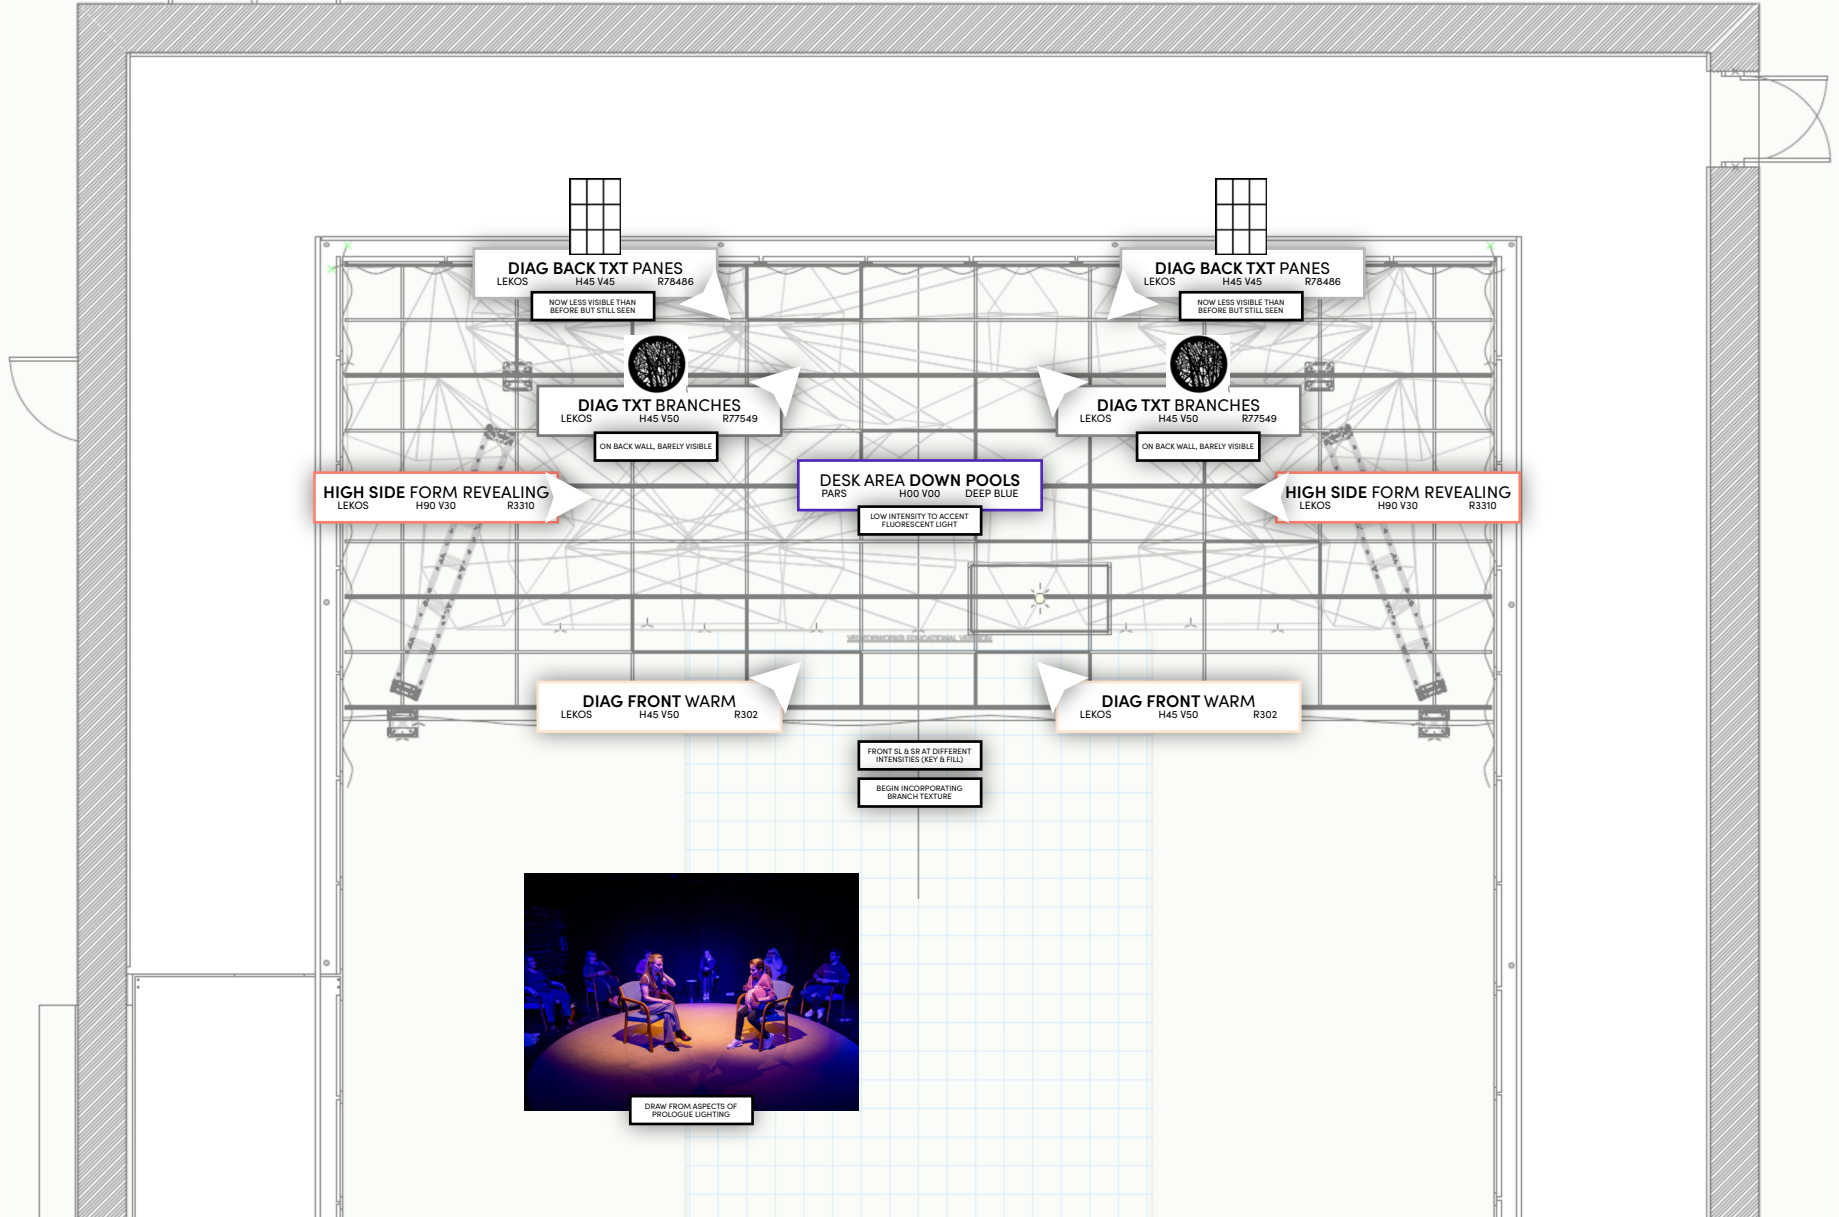

THE SECRETARIES
LIGHTING CONCEPTUAL MAGIC SHEETS
REVISION 1

PROLOGUE

DRAMATIC, INTIMATE

THE OFFICE

BRUTALIST, AVERAGE, PLAIN

THE BREEZY BARN

BRIGHT, LIVELY

THE LOADING DOCK

INDUSTRIAL, UNREMARKABLE

THE VIDEO STORE

VINTAGE, SATURATED, COMFORTABLE

USE OF RGB FLUORESCENTS AS
COLORS IF SYSTEM EXISTS

THE CHORUS IN THE OFFICE

UNNERVING, ISOLATING

KILL NIGHT

UNNATURAL, CHAOTIC, HELLISH